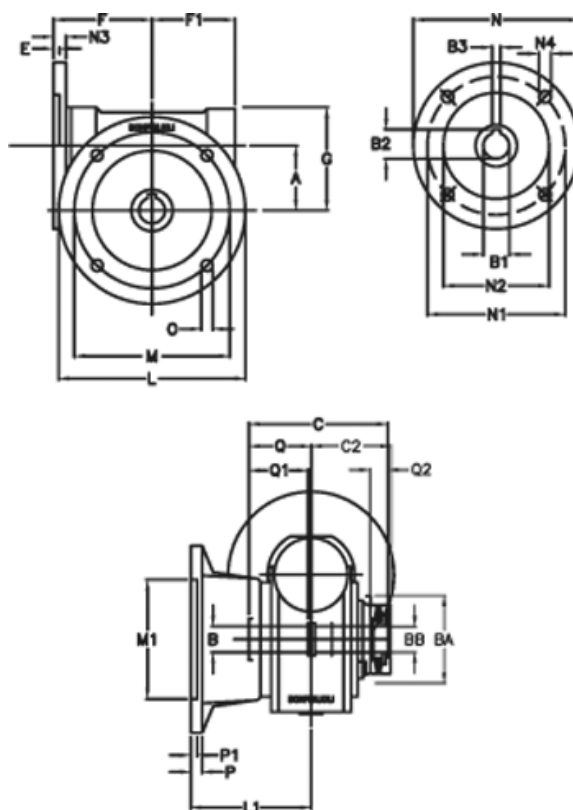

Article number: 390204901442836

Description: Worm Gear with Torque Limiter  
VF 49-L2-F-14 P71B14

## Measures

a = 49.50	C2 = 63,5	m = 90	P = 12
B = 25	Description = VF 49F-xx-71B14	M1 = 70	P1 = 10
B1 E7 = 14	E = 3.0	N = 105	Q = 51.0
B2 = 16.3	F = 70	N1 = 85	Q1 = 41
B3 H9 = 5	F1 = 63	N2 = 70	Q2 = 15
BA = 63	g = 80	N3 = 10.5	
BB H7 = 14	L = 125	N4 = 6.5	
C = 105	L1 = 85.5	O = 10.5	